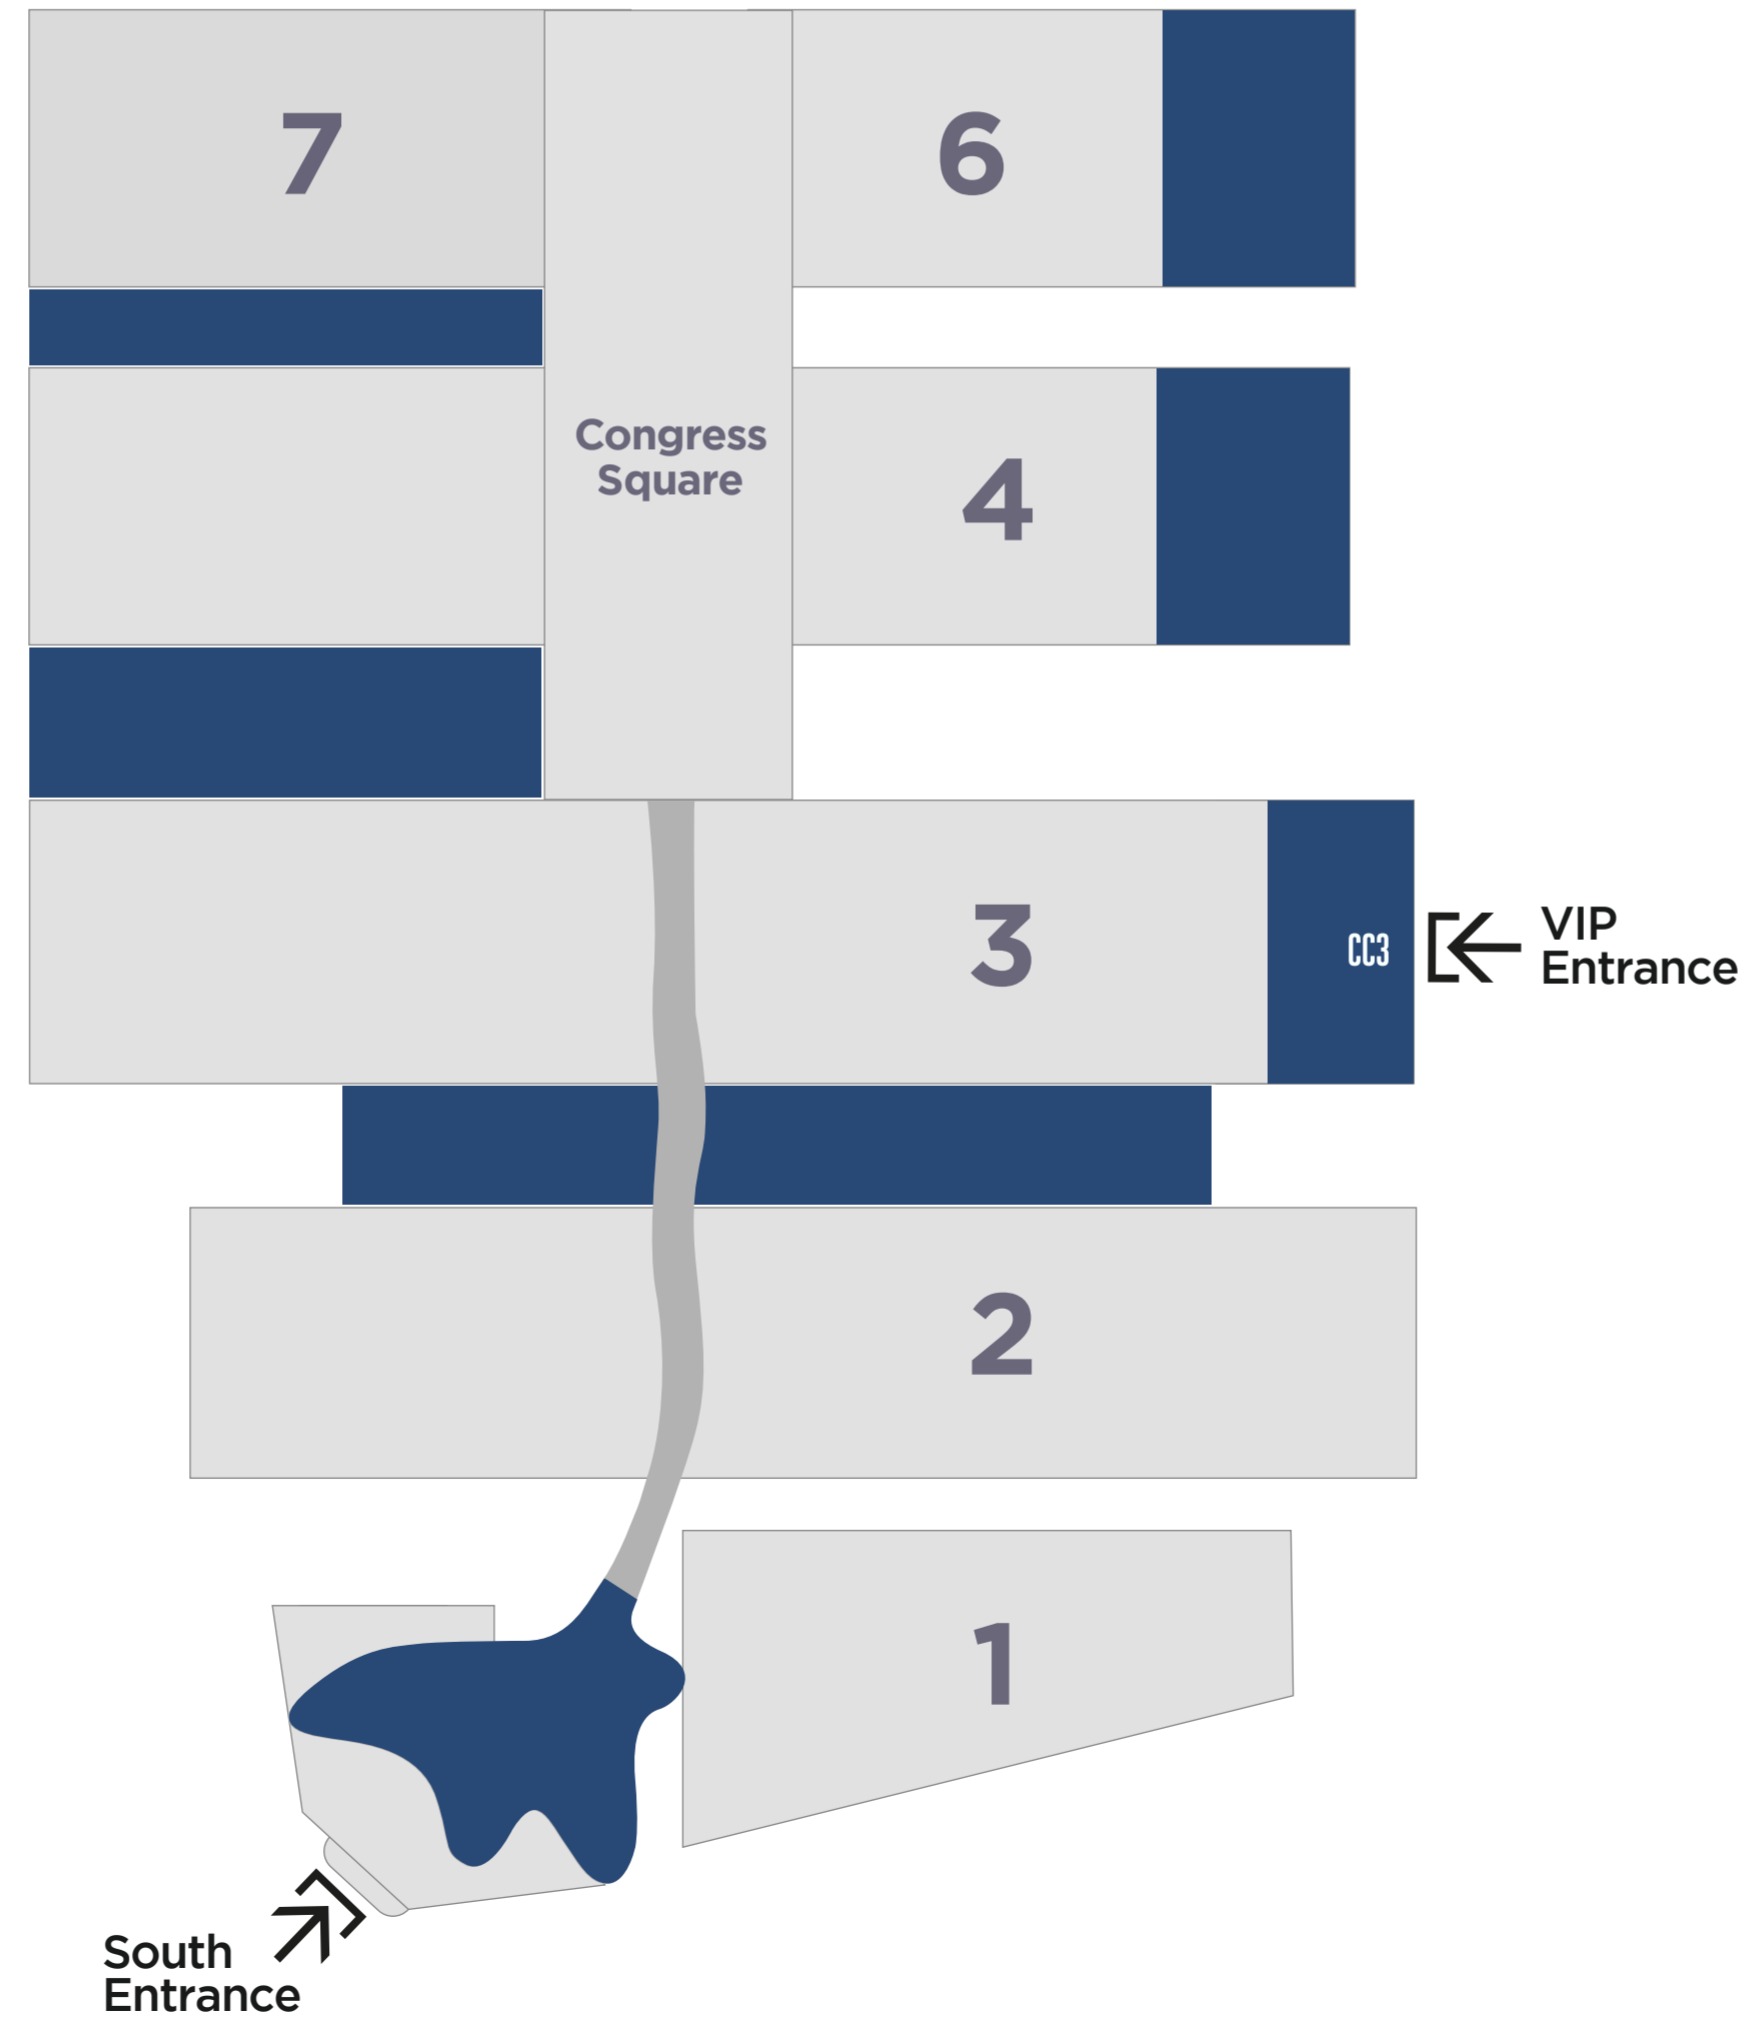

-  First Aid locations
-  Police Station
-  Lost & Found
-  Cloak Room
-  Prayer Room
-  Minors Space

GROUND LEVEL

LEVEL -1

UPPER WALKWAY

Wi-Fi Hotspot Area

Wi-Fi HOTSPOT

FOR 5GHz:
Network: #MWC24_pwd:connectme
Password: connectme

FOR 2.4GHz:
Network: 2.4_MWC24_pwd:internet
Password: internet

GROUND
LEVEL

UPPER
WALKWAY